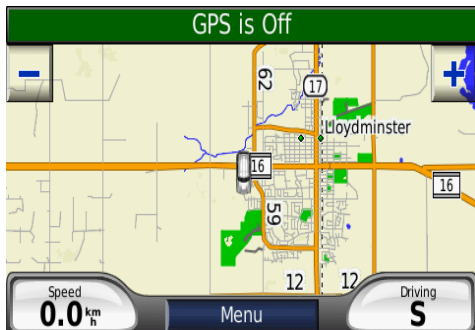

Rocanda Technologies Garmin Nuvi 1350 GPS Bundle

We are happy to provide the Rocanda Nuvi 1350 bundle which includes a Garmin Nuvi 1350 GPS preloaded with mapping software for North America combined with Rocanda Technologies Western Canada LSD Grid overlay pre-loaded onto a 2 GB Micro SD card.

The Rocanda Technologies Grid map is highly detailed and contains an LSD grid layer, a BC NTS grid layer and Garmin's MetroGuide Canada v5 road layer, all pre-loaded onto a 2GB Micro SD memory card. It has every possible LSD and BC NTS coordinate for a total of 23 million points. In addition, the MetroGuide Canada road layer that provides additional detail for Canada that is not standard in the City Navigator map.

15-35-49-1w4	0.1	S
15-33-49-28w3	0.2	SE
14-33-49-28w3	0.2	W
2-2-50-1w4	0.4	N
<div style="display: flex; justify-content: space-between; width: 100%;"> Back Spell ↑ ↓ </div>		

Navigate with Ease

The Nuvi 1430's intuitive interface greets you with two simple questions: "Where To?" and "View Map." Touch the color screen to easily look up addresses and services and get voice-prompted, turn-by-turn directions that speak street names to your destination. It comes preloaded with detailed City Navigator® NT street maps, nearly 6 million points of interest (POIs), 2-D or 3-D maps and the speed limit for most major roads. Its digital elevation maps show you shaded contours at higher zoom levels, giving you a big picture of the surrounding terrain. With the 1350's enhanced user interface, you can slide your finger to conveniently scroll between screens. And with HotFix® satellite prediction, it calculates your position faster to get you there quicker. The Rocanda